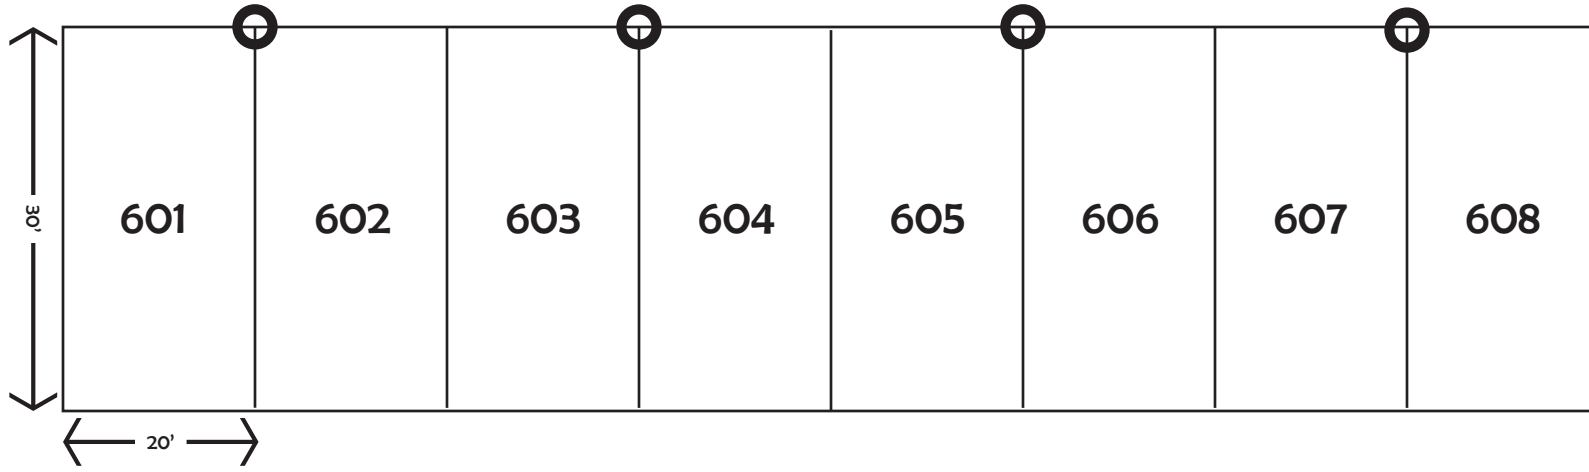

GRANDSTAND CAMPGROUND

BROWN COUNTY FAIR

FENCE LINE

⊙ = 30 AMP POWER & WATER

GRAVEL ROAD