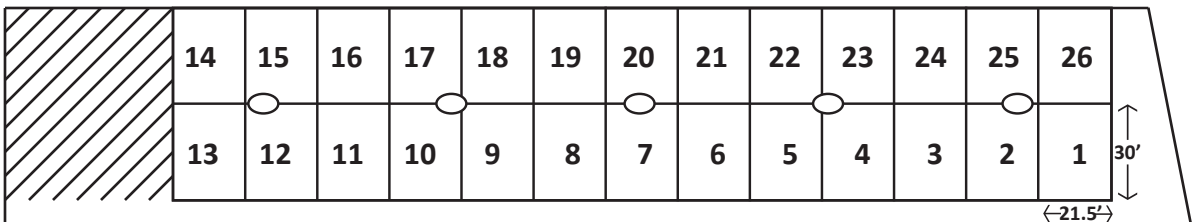

PAVED ROAD

HOG & SHEEP BARN

GATE B ←

NOT TO SCALE

○ = 20 AMP POWER & WATER

↓ WEST HILL CAMPGROUND