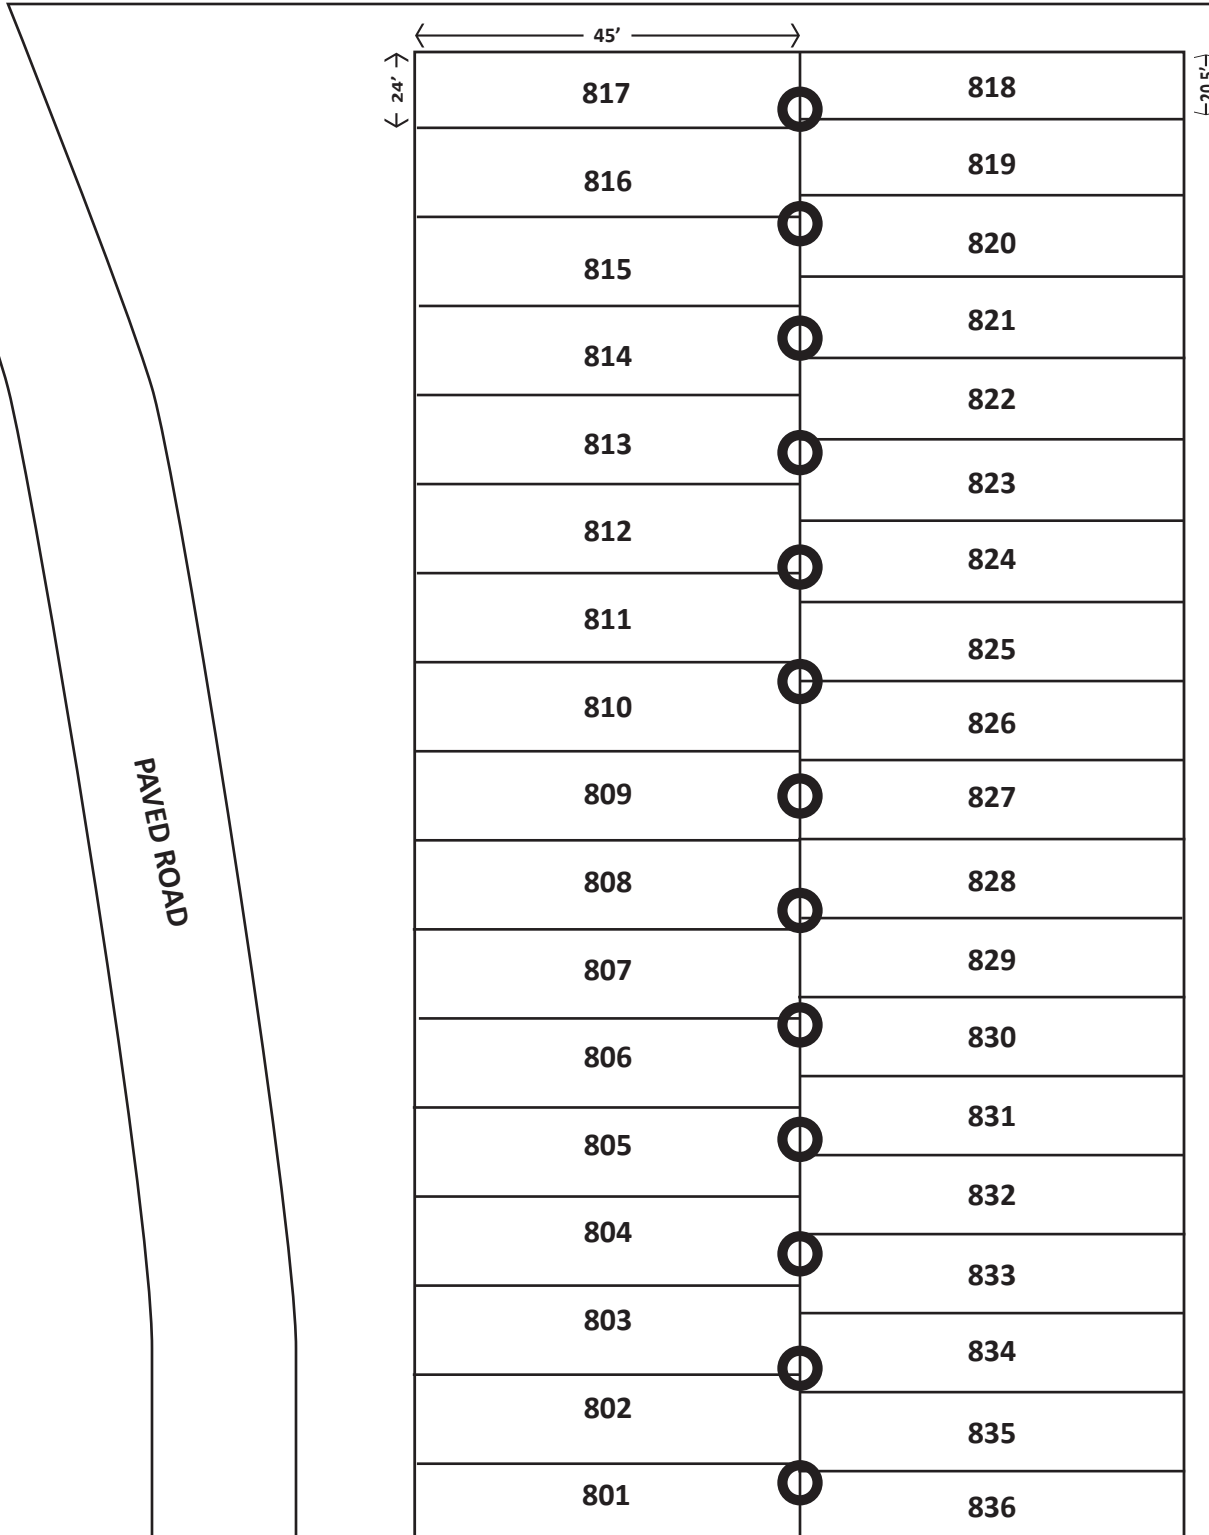

GO KART CAMPGROUND

NORTH ↑

BROWN COUNTY FAIR

PRIMITIVE CAMPGROUND ↗

GRAVEL ROAD

NOT TO SCALE

○ = 30 AMP POWER & WATER