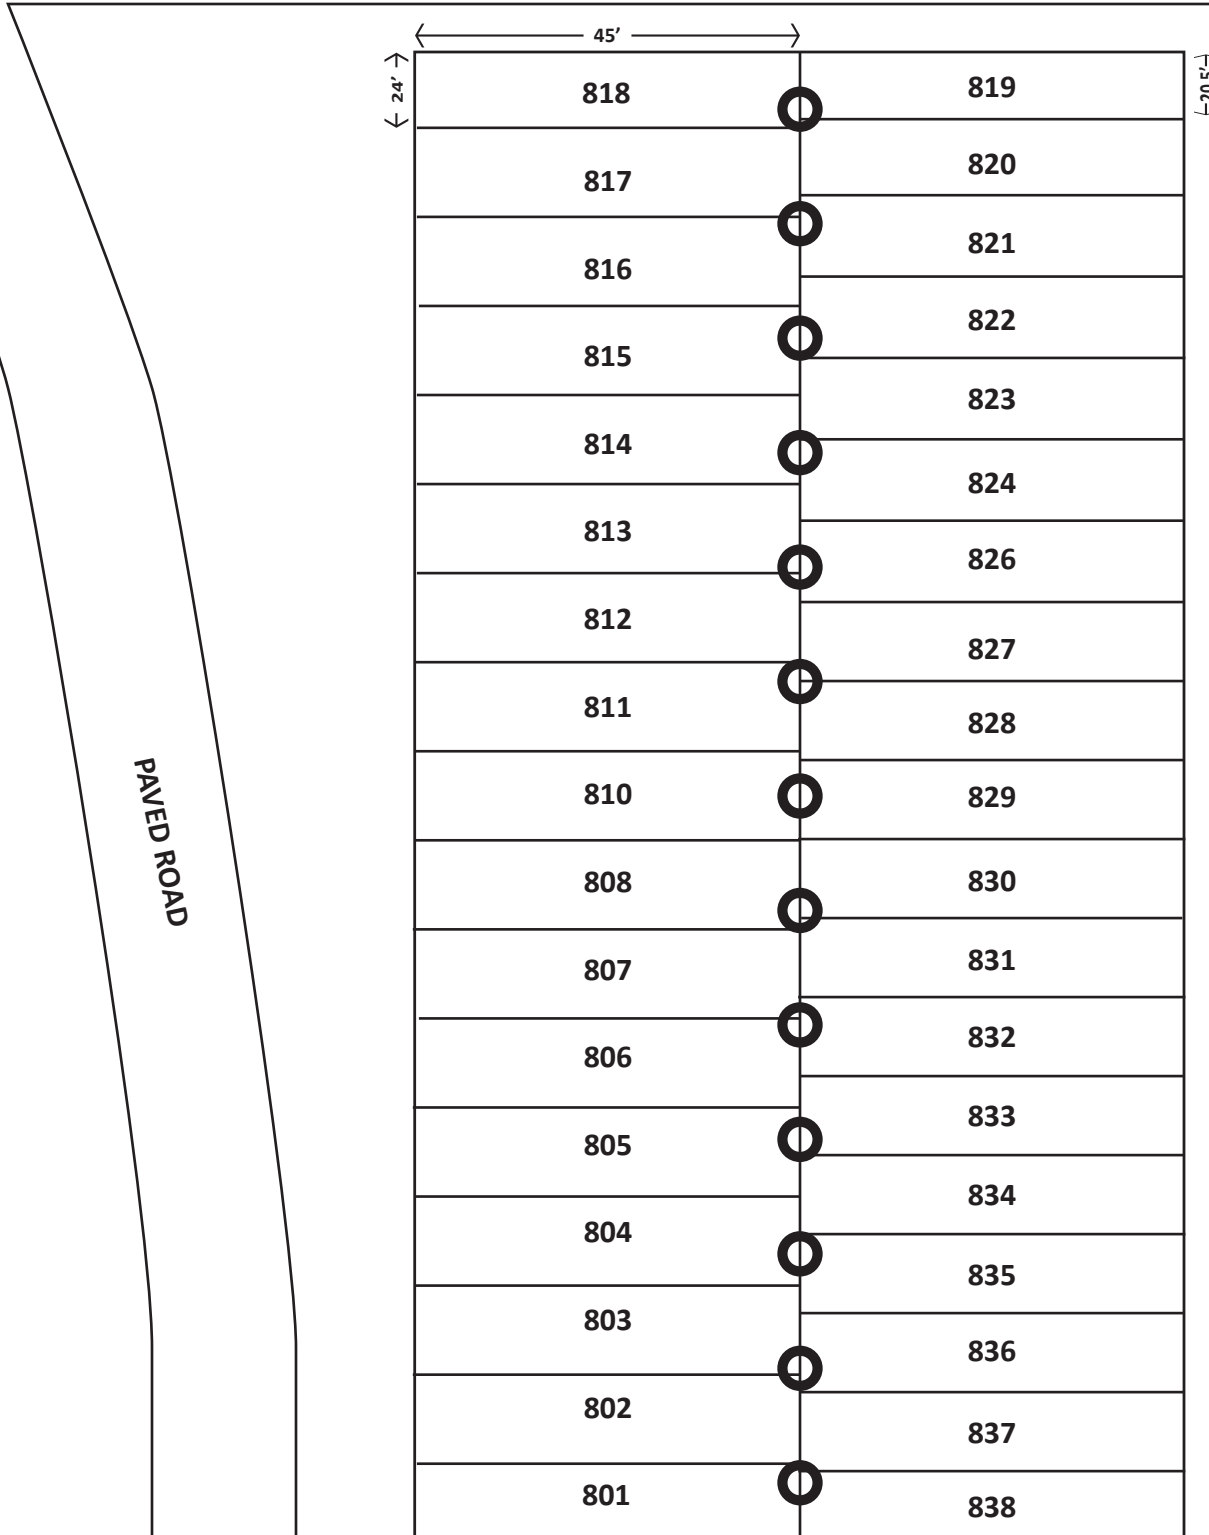

GO KART CAMPGROUND

NORTH ↑

BROWN COUNTY FAIR

PRIMITIVE CAMPGROUND ↗

GRAVEL ROAD

NOT TO SCALE

○ = 30 AMP POWER & WATER