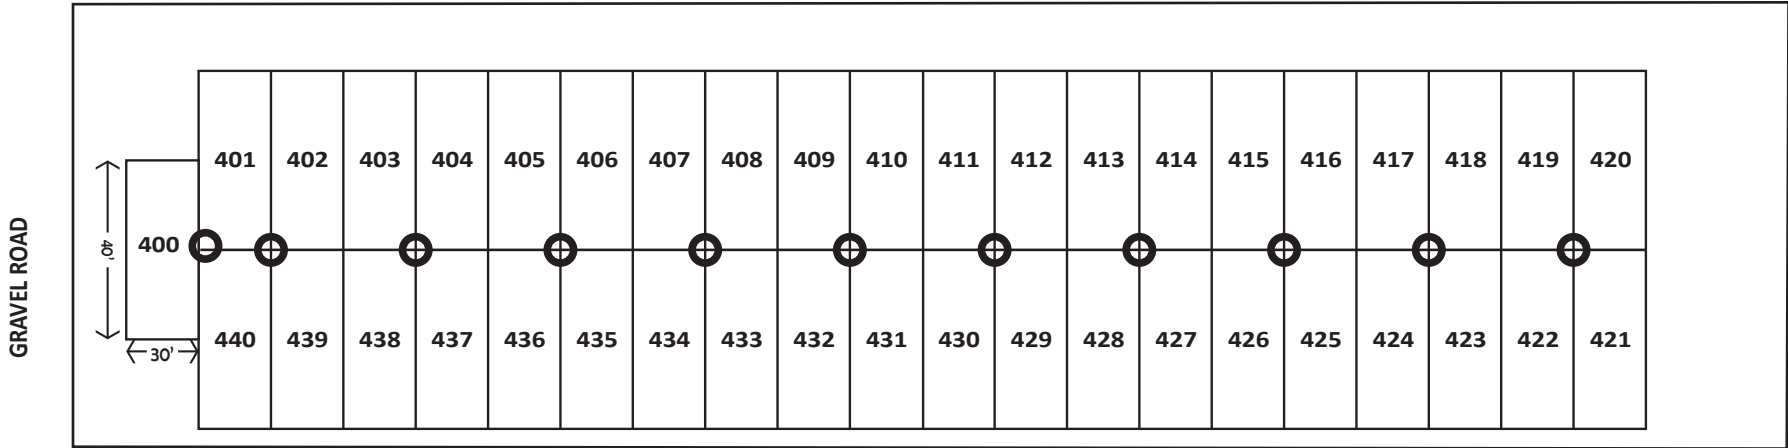

COTTONWOOD CAMPGROUND

BROWN COUNTY FAIR

NORTH ↑

GRAVEL ROAD

Centennial Village ↓

PAVED ROAD

GRAVEL ROAD

NOT TO SCALE

⊕ = 30 AM POWER

24TH AVE. NW (FAIRGROUNDS ROAD)