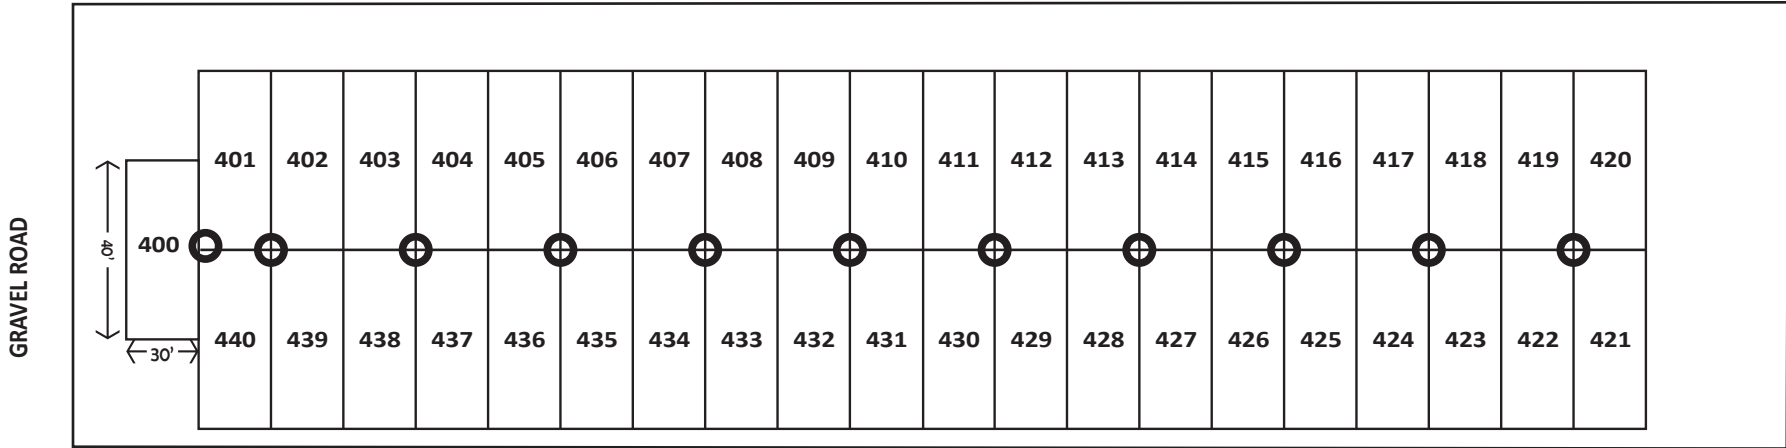

# COTTONWOOD CAMPGROUND

BROWN COUNTY FAIR

NORTH ↑

GRAVEL ROAD

GRAVEL ROAD

PAVED ROAD

Centennial Village ↓

NOT TO SCALE

24TH AVE. NW (FAIRGROUNDS ROAD)

⊕ = 30 AM POWER